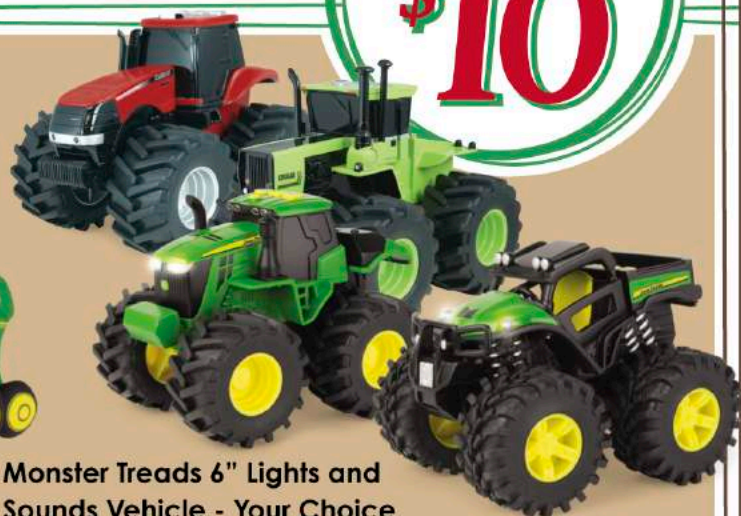

**\$39.99** each  
1:32 Harvesting Set  
46501

**ERTL**®

**\$34.99** each  
1:32 Combine with Draper Head - Your Choice  
46629 - 46500

**TOMY**®

# DOORBUSTER

\$4.99  
each

1:64 John Deere Die Cast  
Replica Tractor - Your Choice  
37843

GIFTS  
UNDER  
\$10

Clip and Go Corey  
46651

Monster Treads 6" Lights and  
Sounds Vehicle - Your Choice  
37737 - 37651C

My First Johnny Tractor Book  
46650

Johnny Push N Roll  
42925

Wrist Rattles  
46649

**Learn and Pop Johnny**  
46654

**GIFTS UNDER**  
**\$20**

**Lawn and Garden Set**  
46641

**Radio Control Johnny**  
42946